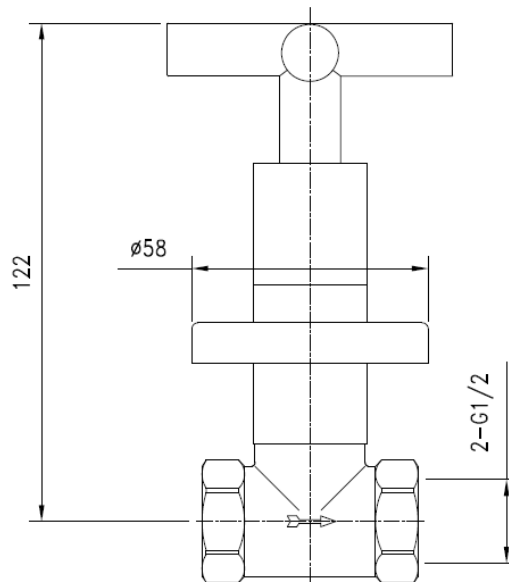

Brand : CAE, China
Name : AMANDA VICTORIA Shower valve

Item Code : 03.1005C SP

Color / Finish: Chrome Plated
Dimensions : 122 mm Height

Product info:

- Shower valve

Flushing of pipe must be done before fittings are installed. Failure to do so voids the warranty.
Follow cleaning instructions and avoid using any harmful chemicals.
All information is for reference only. Installation shall always be based on the specs provided with actual delivered items.
For more info, visit www.sanitecph.com